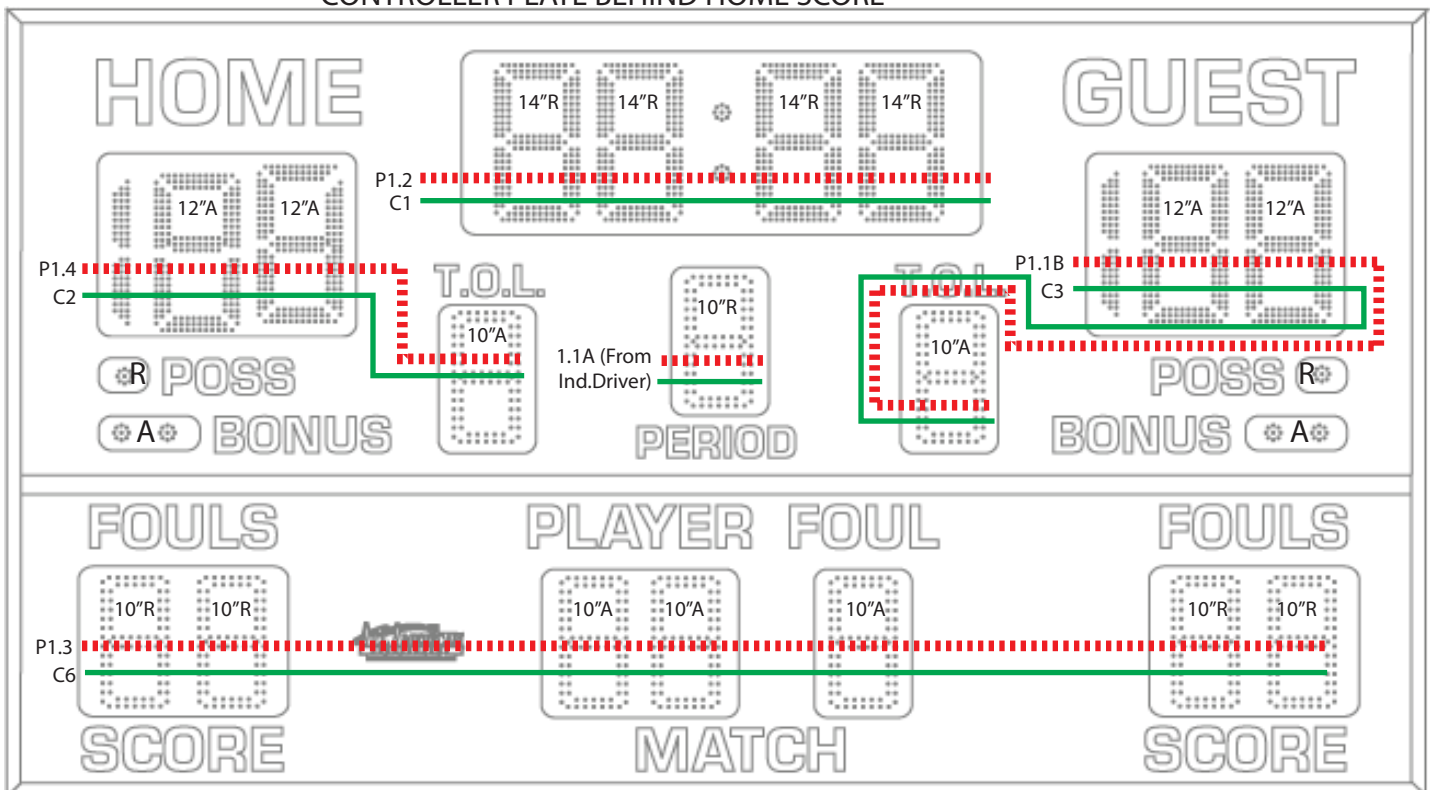

8214X Basketball Controller Plate

CONTROLLER PLATE BEHIND HOME SCORE

Scoreboard Type: 400

Power Supply Outputs (Full Brightness & Full Digits): P1.1 ≈ 3.91A P1.2 ≈ 3.96A P1.3 ≈ 4.31A P1.4 ≈ 2.76A

"C" refers to controller board output. If Indicators are used, C5 data will go to the Indicator Driver Board and then to the digit(s).
 — = DATA - - - - - = 10.5VDC POWER

115 VAC / 60 Hz - 3.0 Amps

rev. 5/8/2020